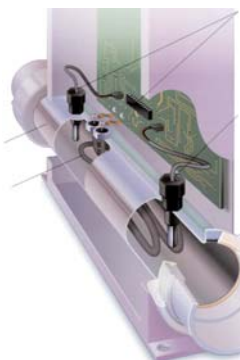

Smart Sensor Technology:

- Both sensors are identical
- Sensors monitor each other via software to regulate spa functions
- Assures a proper operating environment for the heating element
- Multiple high limit safety systems
- All safety functions are always active
- Eliminates excessive cycling
- Automatically adapts to flow direction
- Detects flow restrictions such as a dirty filter or slice valve
- Minimises calcium build-up on the element

Standardised Sensor Placement:

- No sensor installation in spa wall
- No sensor mount
- No pressure switch problems
- Pretested with sensors in place
- No external sensor wires
- Easy to troubleshoot and service